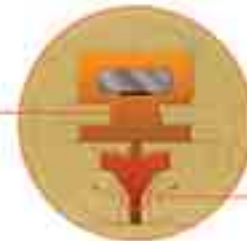

Specially blended rubber wiping edge for improved wear resistance and reduced haze and streaks

Bosch Wiper Blades are used as original equipment by some of the largest vehicle manufacturers in the world, including General Motors, Ford and DaimlerChrysler.

<i>Alfa Romeo</i>	<i>Honda</i>	<i>Saab</i>
<i>Audi</i>	<i>Jaguar</i>	<i>Volkswagen</i>
<i>BMW</i>	<i>Kenworth</i>	<i>Volvo</i>
<i>DaimlerChrysler</i>	<i>Mack</i>	<i>Western Star</i>
<i>Ford</i>	<i>Nissan</i>	<i>White GMC</i>
<i>General Motors</i>	<i>Peterbilt</i>	

AMSOIL products and Dealership information are available from your local AMSOIL Dealer.

AMSOIL®
The First in Synthetics®